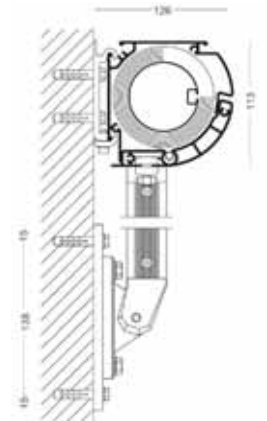

The pivot arm awning is ideal for small balconies, side passages and apartment blocks. The awning provides privacy and sun protection whilst allowing for air circulation through a window opening.

The elegant and discreet cassette is constructed from high quality extruded aluminium with the cassette size being 113mm high x 126mm deep. The single unit can be up to 5 metres wide with arm projections of 0.8 metres to 1.5 metres depending on the width and type of fabric. It is available as a wall mount or ceiling mount installation.

Powdercoat profiles pre-treated by chromate conversion prior to coating to ensure longevity of finish.

Aluminium brackets interchangeable for top and wall fix installations.

Specifications

<i>Dimensions (h x d)</i>	✓	113mm x 126mm
<i>Width single unit / coupled</i>	✓	2m – 5m / 10m
<i>Projection range</i>	✓	0.8m - 1.5m
<i>Maximum area (single unit)</i>	✓	15m ²
<i>Extruded aluminum cassette</i>	✓	White, silver, cream, black, beige and dark grey powdercoat
<i>Extruded aluminum cassette</i>	A	140 powdercoat colours
<i>Fabric</i>	✓	PVC plastisol coated
<i>Fabric</i>	A	Acrylic canvas
<i>Operating mechanism</i>	✓	Manual
<i>Automation features</i>	A	Motorised, sun, wind & timer systems

✓: Standard A: Available

Designs and specifications for all awnings subject to change without notice.

Wall Installation

Ceiling Installation

Your Authorised Distributor is:

ALUXOR 
AWNING SYSTEMS

Aluxor Awning Systems
Aluxor Industries Pty Ltd
www.aluxor.com.au