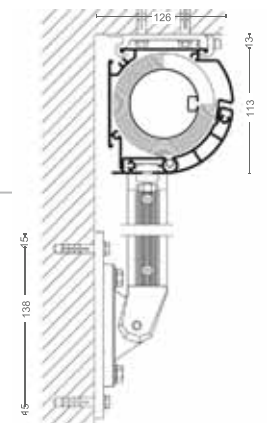

The pivot arm awning is ideal for small balconies, side passages and apartment blocks. The awning provides privacy and sun protection whilst allowing for air circulation through a window opening.

The elegant and discreet cassette is constructed from high quality extruded aluminium with the cassette size being 113mm high x 126mm deep. The single unit can be up to 5 metres wide with arm projections of 0.8 metres to 1.5 metres depending on the width and type of fabric. It is available as a wall mount or ceiling mount installation.

Powdercoat profiles pre-treated by chromate conversion prior to coating to ensure longevity of finish.

Aluminium brackets interchangeable for top and wall fix installations.

Specifications

<i>Dimensions (h x d)</i>	✓	113mm x 126mm
<i>Width single unit / coupled</i>	✓	2m – 5m / 10m
<i>Projection range</i>	✓	0.8m - 1.5m
<i>Maximum area (single unit)</i>	✓	15m ²
<i>Extruded aluminum cassette</i>	✓	White, silver, cream, black, beige and dark grey powdercoat
<i>Extruded aluminum cassette</i>	A	140 powdercoat colours
<i>Fabric</i>	✓	PVC plastisol coated
<i>Fabric</i>	A	Acrylic canvas
<i>Operating mechanism</i>	✓	Manual
<i>Automation features</i>	A	Motorised, sun, wind & timer systems

✓: Standard A: Available

Designs and specifications for all awnings subject to change without notice.

Wall Installation

Ceiling Installation

Your Authorised Distributor is:

ALUXOR 
AWNING SYSTEMS

Aluxor Awning Systems
Aluxor Industries Pty Ltd
www.aluxor.com.au